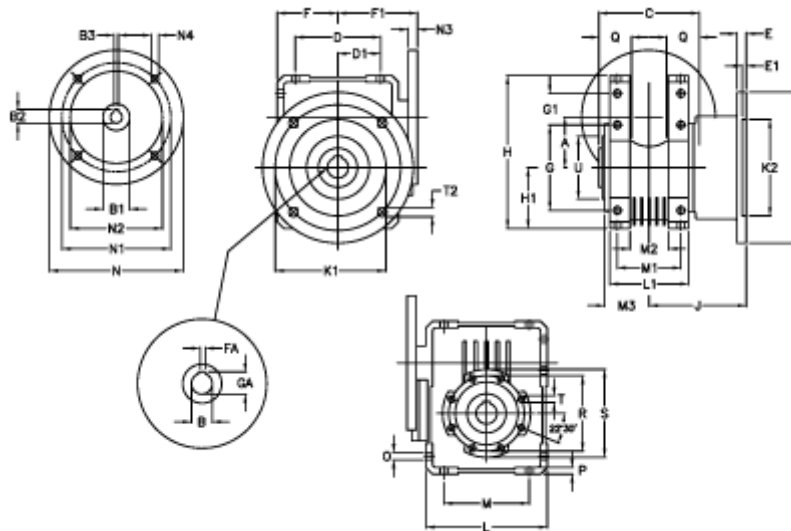

Article number: 392208606443016

Description: Worm Gear with Torque Limiter
W86 L1-UF-64-P80 B5

Measures

A = 86.90	E = 15	H = 245.5	M = 144	N4 = 11,5	U = 110
B = 35	E1 = 6	H1 = 100.0	M1 = 101	O = 11.5	
B1 E7 = 19	F = 100	J = 151.0	M2 = 57	P = 11	
B2 = 21.8	F1 = 128	K = 210	M3 = 65	Q = 45	
B3 H9 = 6	FA = 10	K1 = 176	N = 200	R = 130	
C = 140	G = 144	K2 = 152	N1 = 165	S = 150	
D = 144.0	G1 = 45.5	L = 200	N2 = 130	T = M10x18	
D1 = 72.0	GA = 38.3	L1 = 125	N3 = 12.0	T2 = 12.5	